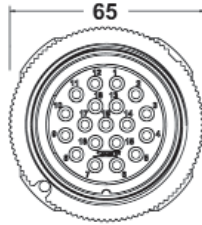

SSX connector series

Overall dimensions and cut-out

PANEL FEMALE

PANEL MALE Heavy duty version

PANEL MALE Finger grip version

PANEL CUT-OUT DIMENSIONS

INLINE FEMALE

INLINE MALE Heavy duty version

INLINE MALE finger grip version

INLINE MALE rubber ring version