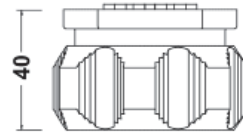

SSX connector series

Overall dimensions and cut-out

PANEL FEMALE

PANEL MALE Heavy duty version

PANEL MALE Finger grip version

PANEL CUT-OUT DIMENSIONS

INLINE FEMALE

INLINE MALE Heavy duty version

INLINE MALE finger grip version

INLINE MALE rubber ring version