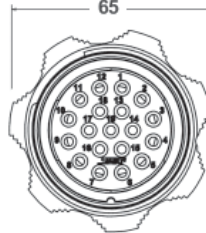

SSX connector series

Overall dimensions and cut-out

PANEL FEMALE

PANEL MALE Heavy duty version

PANEL MALE Finger grip version

PANEL CUT-OUT DIMENSIONS

INLINE FEMALE

INLINE MALE Heavy duty version

INLINE MALE finger grip version

INLINE MALE rubber ring version