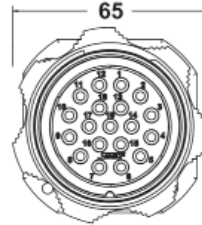

SSX connector series

Overall dimensions and cut-out

PANEL FEMALE

PANEL MALE Heavy duty version

PANEL MALE Finger grip version

PANEL CUT-OUT DIMENSIONS

INLINE FEMALE

INLINE MALE Heavy duty version

INLINE MALE finger grip version

INLINE MALE rubber ring version