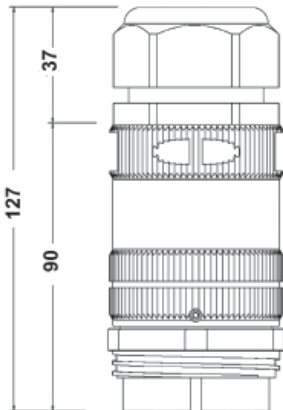

SSX connector series

Overall dimensions and cut-out

PANEL FEMALE

PANEL MALE Heavy duty version

PANEL MALE Finger grip version

PANEL CUT-OUT DIMENSIONS

INLINE FEMALE

INLINE MALE Heavy duty version

INLINE MALE finger grip version

INLINE MALE rubber ring version