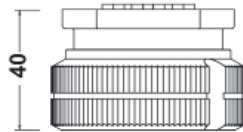

SSX connector series

Overall dimensions and cut-out

PANEL FEMALE

PANEL MALE Heavy duty version

PANEL MALE Finger grip version

PANEL CUT-OUT DIMENSIONS

INLINE FEMALE

INLINE MALE Heavy duty version

INLINE MALE finger grip version

INLINE MALE rubber ring version