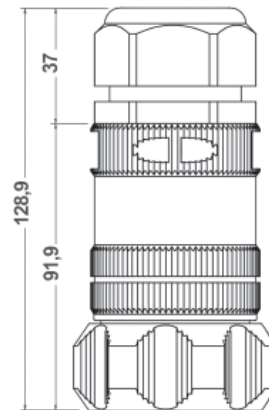

SSX connector series

Overall dimensions and cut-out

PANEL FEMALE

PANEL MALE Heavy duty version

PANEL MALE Finger grip version

PANEL CUT-OUT DIMENSIONS

INLINE FEMALE

INLINE MALE Heavy duty version

INLINE MALE finger grip version

INLINE MALE rubber ring version