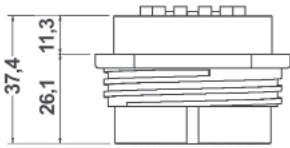

SSX connector series

Overall dimensions and cut-out

PANEL FEMALE

PANEL MALE Heavy duty version

PANEL MALE Finger grip version

PANEL CUT-OUT DIMENSIONS

INLINE FEMALE

INLINE MALE Heavy duty version

INLINE MALE finger grip version

INLINE MALE rubber ring version