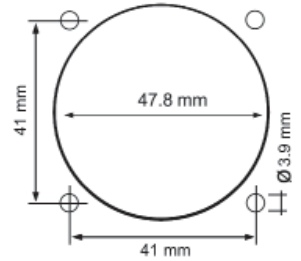

SSX connector series

Overall dimensions and cut-out

PANEL FEMALE

PANEL MALE Heavy duty version

PANEL MALE Finger grip version

PANEL CUT-OUT DIMENSIONS

INLINE FEMALE

INLINE MALE Heavy duty version

INLINE MALE finger grip version

INLINE MALE rubber ring version