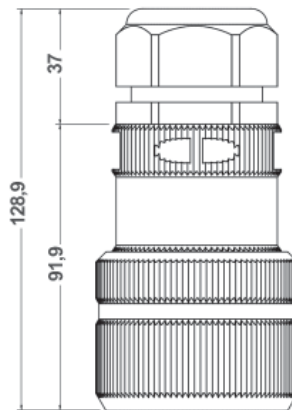

SSX connector series

Overall dimensions and cut-out

PANEL FEMALE

PANEL MALE Heavy duty version

PANEL MALE Finger grip version

PANEL CUT-OUT DIMENSIONS

INLINE FEMALE

INLINE MALE Heavy duty version

INLINE MALE finger grip version

INLINE MALE rubber ring version