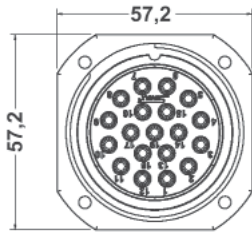

SSX connector series

Overall dimensions and cut-out

PANEL FEMALE

PANEL MALE Heavy duty version

PANEL MALE Finger grip version

PANEL CUT-OUT DIMENSIONS

INLINE FEMALE

INLINE MALE Heavy duty version

INLINE MALE finger grip version

INLINE MALE rubber ring version