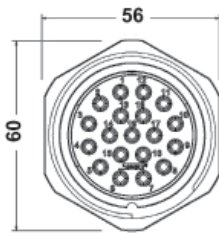

SSX connector series

Overall dimensions and cut-out

PANEL FEMALE

PANEL MALE Heavy duty version

PANEL MALE Finger grip version

PANEL CUT-OUT DIMENSIONS

INLINE FEMALE

INLINE MALE Heavy duty version

INLINE MALE finger grip version

INLINE MALE rubber ring version