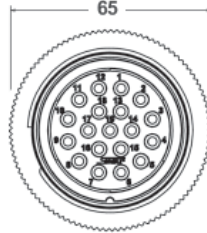

SSX connector series

Overall dimensions and cut-out

PANEL FEMALE

PANEL MALE Heavy duty version

PANEL MALE Finger grip version

PANEL CUT-OUT DIMENSIONS

INLINE FEMALE

INLINE MALE Heavy duty version

INLINE MALE finger grip version

INLINE MALE rubber ring version